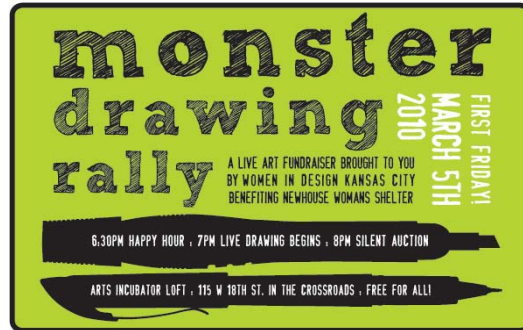

+become involved

WiD-KC events are held once a month and vary from lectures, to educational programs and community service opportunities. To participate there is no official membership - instead we are an opportunity for women in the design fields to learn about themselves through interaction with others.

Contact info@widkc.org to find out about more ways to become involved in Women in Design - Kansas City.

www.widkc.org

+spring event

WiD-KC is hosting a live drawing and fundraising event to benefit the Newhouse Women's Shelter of Kansas City. Join us for an exciting 60 minute 'Kansas City' themed live drawing session featuring over 20 local artists, designers, architects, and creatives.